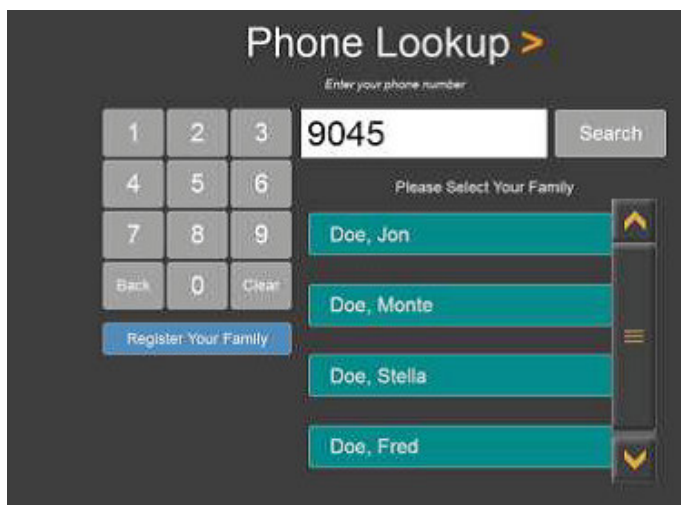

Donation Kiosk

Arena's Donation Kiosk module allows members to tithe and donate to your church with a quick swipe of a credit or debit card. A simple touch-based user experience allows members to locate their family information via phone number, enter gift amounts to specified fund(s) and complete their transaction with a simple swipe of their debit card.

Features and Benefits

- Allows members to give by simply swiping their credit or debit card
- Members can register themselves and create a giving profile if they are not already in the system
- The plug-in will install all the needed templates, CSS, script and user control files
- Arena's Donation Kiosk module is available for both Arena Premium and Arena Select
- Administrators specify as to which funds members can donate
- Administrators can specify the payment gateway to be used
- Administrators can specify the Default Domain for the New Portal
- This plug-in is compatible with the PayFlow Pro payment gateway only

Note: This plug-in is compatible with the PayFlow payment gateway only. Other gateways either only support redirect-based payment options or require data not available from card swipe information which makes them incompatible with the feature. Note that using the PayFlow Pro gateway may have additional requirements of PCI security certification, please contact your gateway provider for more information.

This plug-in has been tested with and is officially supported with Magtek Dynamag (PN: 21073062) Card Readers, but nearly any card reader able to scan to a text field should work.