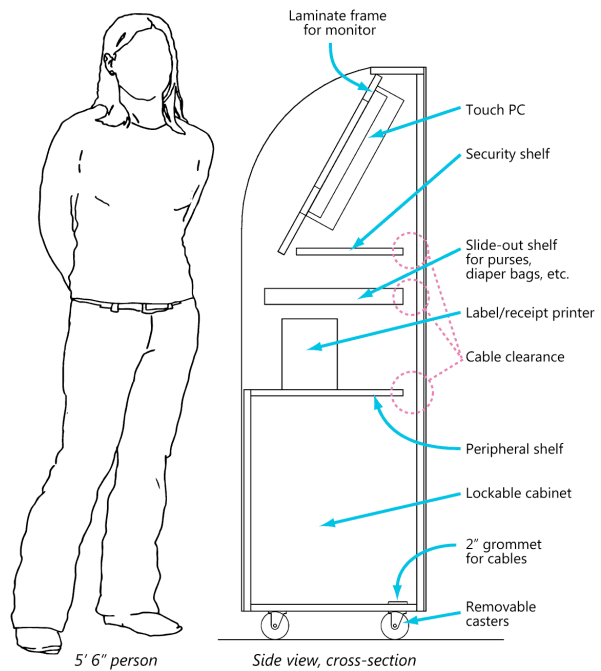

shelby

Add-ons

Check-In Kiosks

Shelby Systems offers complete kiosk solutions, including Check-In software, hardware, and kiosk furniture options. Our kiosk enclosures house all of your Check-In hardware safely, attractively and conveniently.

Features and Benefits

- Model options to match your building's interior
- Casters on some models make the entire unit mobile
- Shelves for label and receipt printers
- Locking cabinet spaces
- Security panels to protect the computer monitor and cords
- High quality cabinet construction and competitive prices through our provider relationships

Requirements:

- Check-In

shelbysystems

Shelby Systems, Inc. • 7345 Goodlett Farms Parkway • Cordova, TN 38016 • 800-877-0222 • www.shelbysystems.com

Copyright ©2011 Shelby Systems, Inc.

SH-0010
06/02/2011